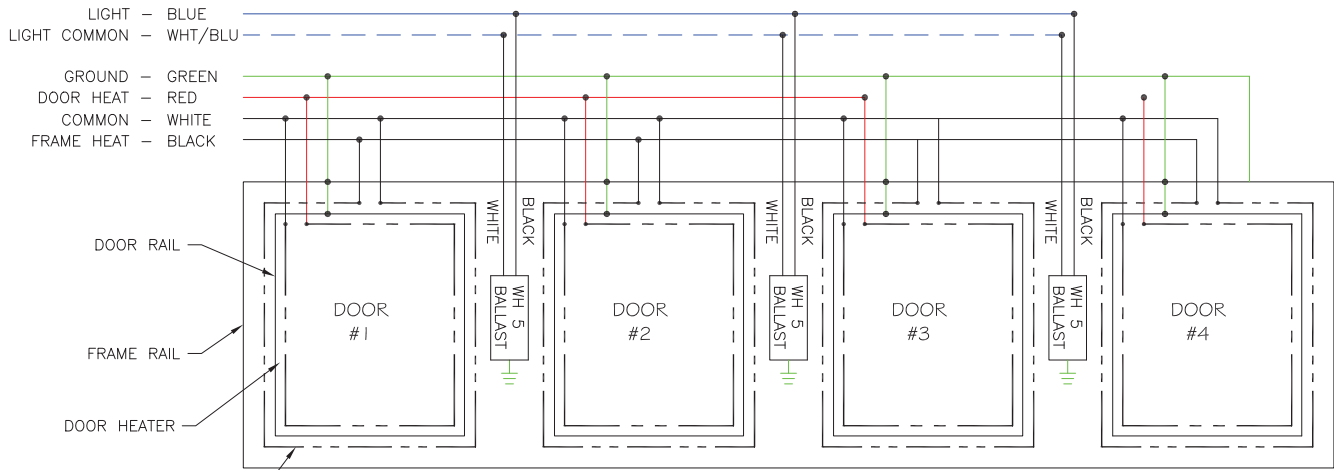

STD LIGHTING FOR 4 DOORS

4 DOOR & FRAME SHOWN, TYPICAL 1 THRU 5 DOOR & FRAME COOLER & FREEZER